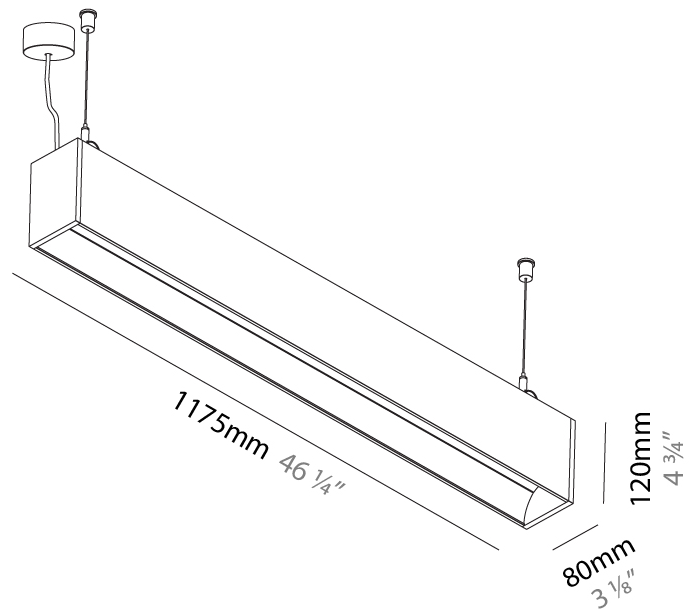

GENERAL

Series: Groove
Subseries: Groove Square
Brand: Prolicht
Division: Architectural
Mounting Type: Suspension
Mounting Location: Ceiling
Subcategory: Profile

PHYSICAL

Shape: Rectangle
Length (mm): 1175
Length (in): 46 1/4
Width (mm): 80
Width (in): 3 1/8
Height (mm): 120
Height (in): 4 3/4
Max. Overall Height (mm): 2120
Max. Overall Height (in): 83 7/16
Light Distribution: Direct
Weight (kg): 5.595
Weight (lbs): 12.334
Diffuser: PMMA - Opal
Fixture Finish: ANA / SSR / BKV / CWI / CRY / HAB / MSR / UFT / ITA / RUA / OGR / FTG / MYG / RWR / LOD / PUS / FRO / FUP / KIA / POP / BLS / SPG / MEY / GOH / GUM / CHC / COM / ABZ / JAG / OBR / MOS / ROR
Fixture Material: Aluminum
Cable Details: 2000mm or 4000mm Transparent Cable
Upon Request: Cable colour - White / Black / Orange / Red

ELECTRICAL

Lamp Type: LED (Zhaga Standard)
Input Wattage (W): 20.2
Total Output Wattage (W): 16 / 12.8 (3500K)
Dimming: 0-10V Dimming / Phase Dimming (120Vac Only)
Driver Included: Yes
Driver Location: Integrated
Driver Type: Constant Current - 120 / 277Vac
Driver Class: Class 2
Input Voltage (V): 120 - 277
Constant Current (MA): 350 / 400 (3500K)

LED

Color Temperature (°K): 3000 / 3500 / 4000
Max. Delivered Lumen (lm): 1370 / 1421 / 1450
CRI: >90 CRI
Lamp Life (hrs): 50000

OPTICAL

RATINGS AND CERTIFICATIONS

Certified By: Certified for North American Standards
IP rating: IP20