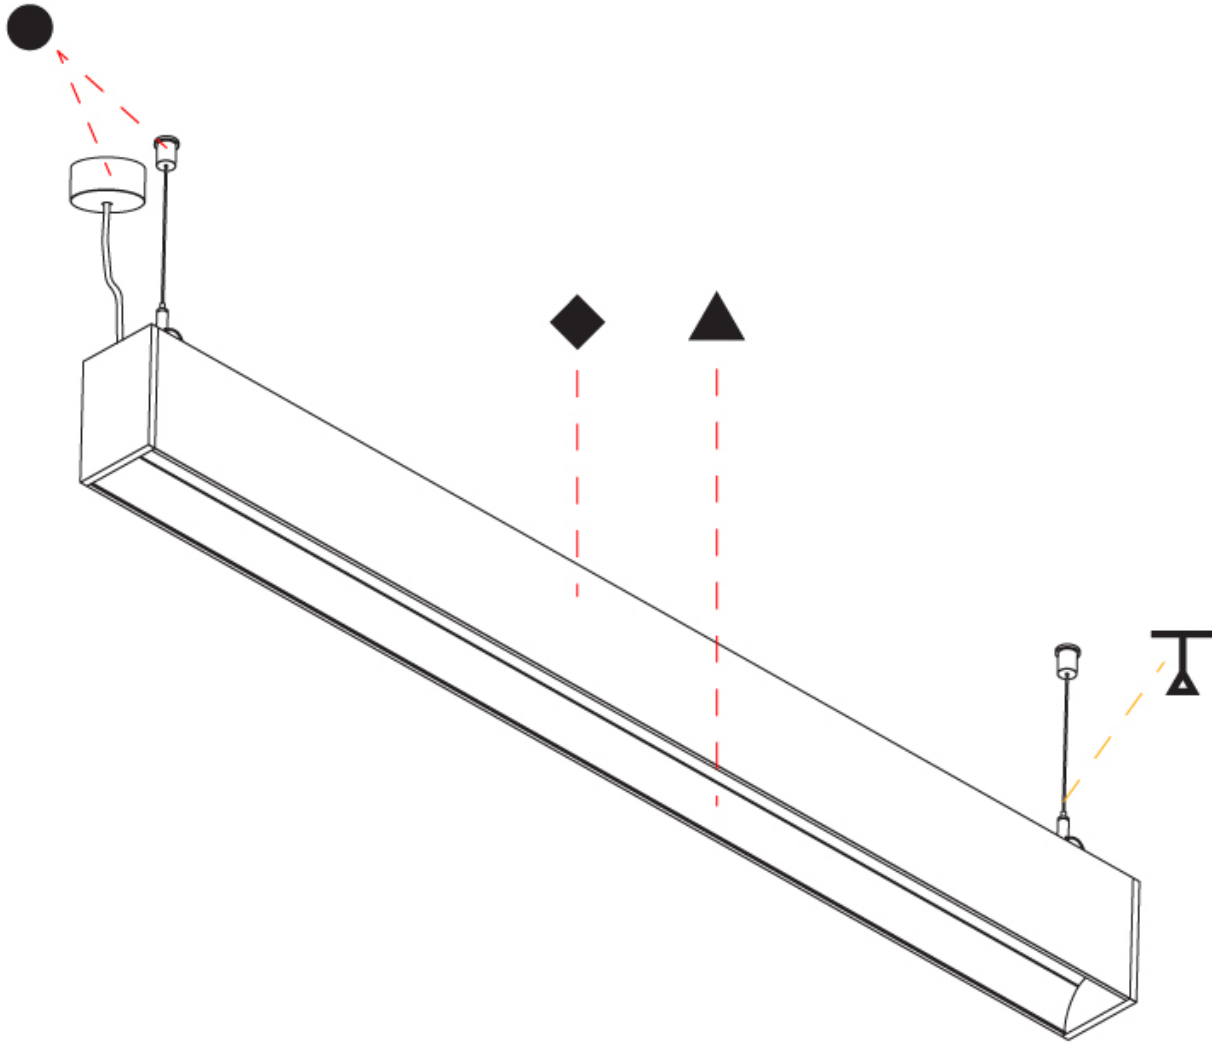

GROOVE SQUARE SUSPENSION

A30814-

PROJECT	_____
TYPE	_____
SPECIFIER	_____
QUANTITY	_____
DATE	_____

A