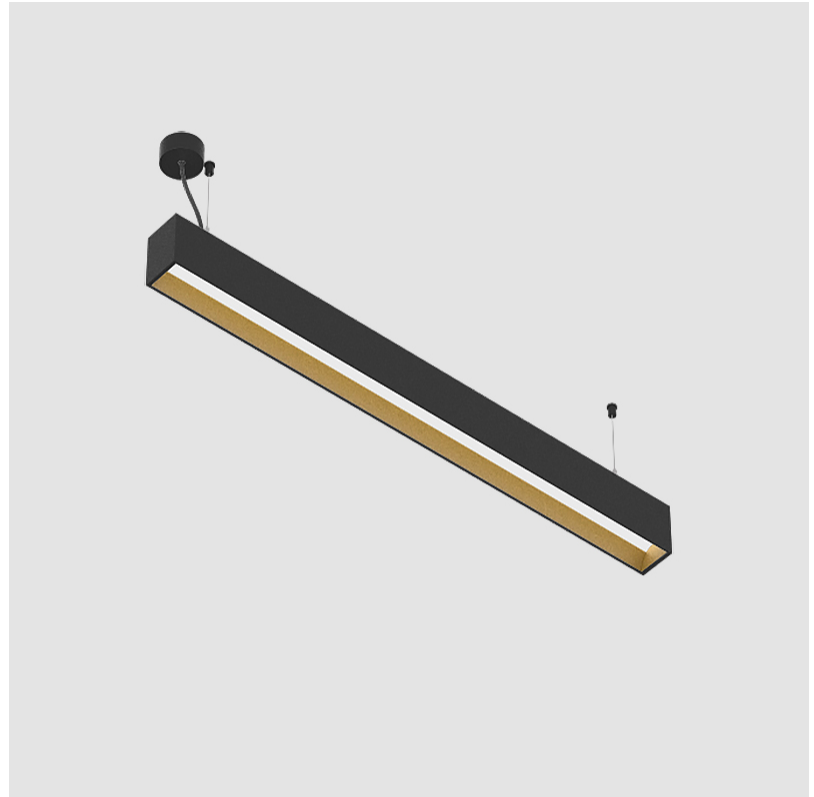

GENERAL

Series: Groove
Subseries: Groove Square
Brand: Prolicht
Division: Architectural
Mounting Type: Suspension
Mounting Location: Ceiling
Subcategory: Profile

PHYSICAL

Shape: Rectangle
Length (mm): 1175
Length (in): 46 1/4
Width (mm): 80
Width (in): 3 1/8
Height (mm): 120
Height (in): 4 3/4
Max. Overall Height (mm): 2120
Max. Overall Height (in): 83 7/16
Light Distribution: Direct
Weight (kg): 5.595
Weight (lbs): 12.334
Diffuser: PMMA - Opal
Fixture Finish: ANA / SSR / BKV / CWI / CRY / HAB / MSR / UFT / ITA / RUA / OGR / FTG / MYG / RWR / LOD / PUS / FRO / FUP / KIA / POP / BLS / SPG / MEY / GOH / GUM / CHC / COM / ABZ / JAG / OBR / MOS / ROR
Fixture Material: Aluminum
Cable Details: 2000mm or 4000mm Transparent Cable
Upon Request: Cable colour - White / Black / Orange / Red

ELECTRICAL

Lamp Type: LED (Zhaga Standard)
Input Wattage (W): 20.2
Total Output Wattage (W): 16 / 12.8 (3500K)
Dimming: 0-10V Dimming / Phase Dimming (120Vac Only)
Driver Included: Yes
Driver Location: Integrated
Driver Type: Constant Current - 120 / 277Vac
Driver Class: Class 2
Input Voltage (V): 120 - 277
Constant Current (MA): 350 / 400 (3500K)

LED

Color Temperature (°K): 3000 / 3500 / 4000
Max. Delivered Lumen (lm): 1370 / 1421 / 1450
CRI: >90 CRI
Lamp Life (hrs): 50000

OPTICAL

RATINGS AND CERTIFICATIONS

Certified By: Certified for North American Standards
IP rating: IP20