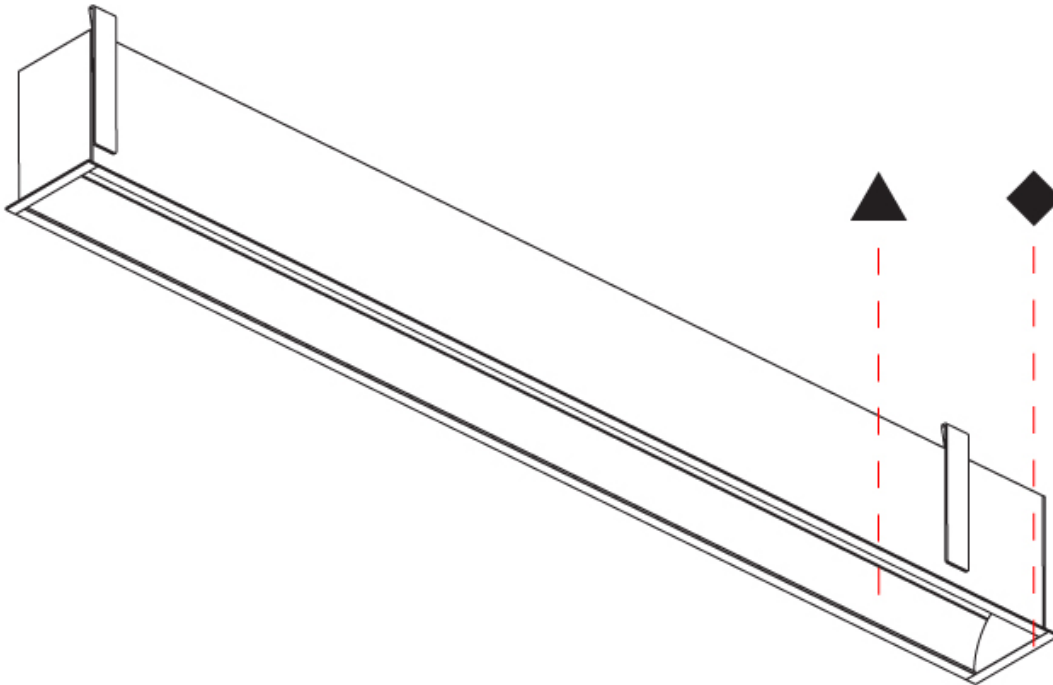

GROOVE SQUARE RECESSED

A35661-

PROJECT _____

TYPE _____

SPECIFIER _____

QUANTITY _____

DATE _____

A