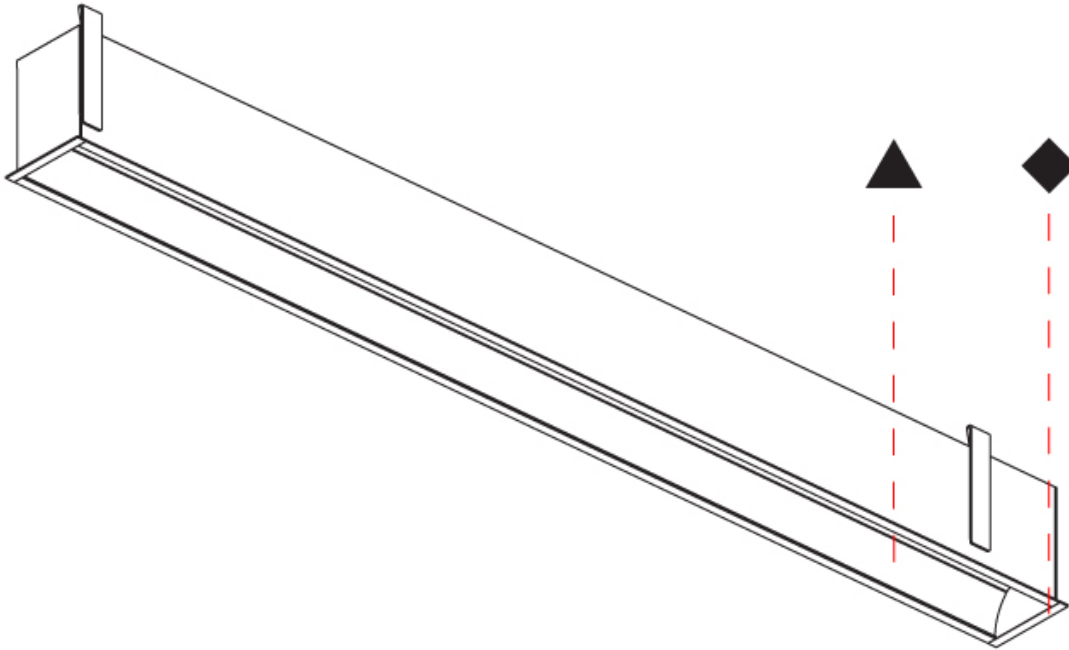

GROOVE SQUARE RECESSED

A35662-

PROJECT

TYPE

SPECIFIER

QUANTITY

DATE