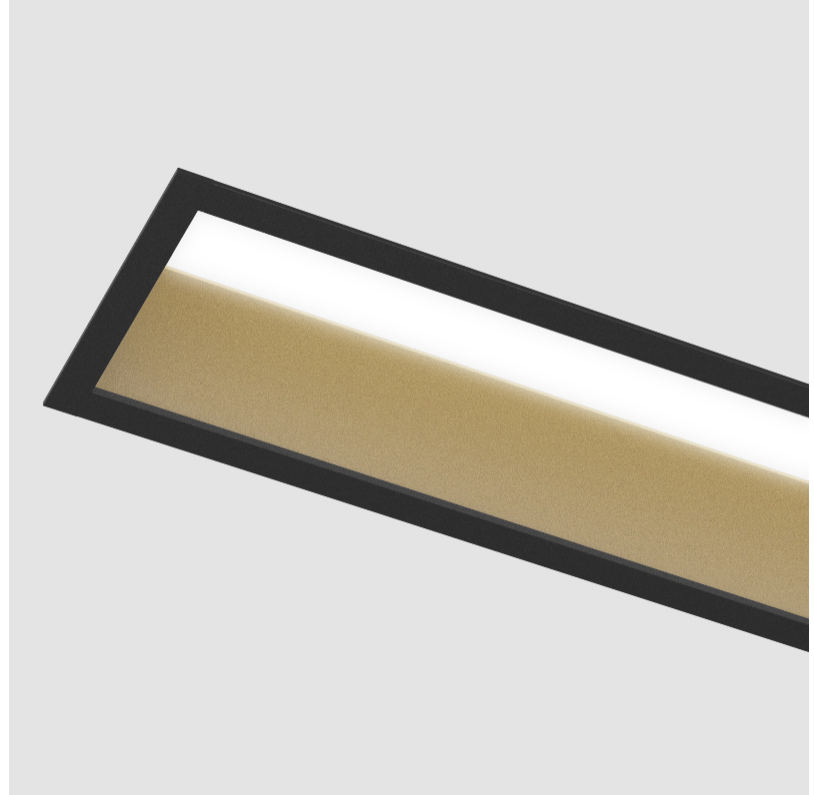

GENERAL

Series: Groove
Subseries: Groove Square
Brand: Prolicht
Division: Architectural
Mounting Type: Recessed
Mounting Location: Ceiling
Subcategory: Profile

PHYSICAL

Shape: Rectangle
Length (mm): 2020
Length (in): 79 1/2
Width (mm): 92
Width (in): 3 5/8
Height (mm): 120
Height (in): 4 3/4
Ceiling Thickness (mm): 10 - 25
Ceiling Thickness (in): 3/8 - 1
Min. Recessing Depth (mm): 160
Min. Recessing Depth (in): 6 5/16
Light Distribution: Direct
Weight (kg): 8.638
Weight (lbs): 19
Diffuser: PMMA - Opal
Fixture Finish: ANA / SSR / BKV / CWI / CRY / HAB / MSR / UFT / ITA / RUA / OGR / FTG / MYG / RWR / LOD / PUS / FRO / FUP / KIA / POP / BLS / SPG / MEY / GOH / GUM / CHC / COM / ABZ / JAG / OBR / MOS / ROR
Fixture Material: Aluminum
Cut-out Measurements: 2010mm / 79 1/8" x 85mm / 3 3/8"

ELECTRICAL

Lamp Type: LED (Zhaga Standard)
Input Wattage (W): 35.4
Total Output Wattage (W): 28 / 22.4 (3500K)
Dimming: 0-10V Dimming / Phase Dimming (120Vac Only)
Driver Included: Yes
Driver Location: Integrated
Driver Type: Constant Current - 120 / 277Vac
Driver Class: Class 2
Input Voltage (V): 120 - 277
Constant Current (MA): 350 / 700 (3500K)

LED

Color Temperature (*K): 3000 / 3500 / 4000
Max. Delivered Lumen (lm): 2400 / 2479 / 2530
CRI: >90 CRI
Lamp Life (hrs): 50000

OPTICAL

RATINGS AND CERTIFICATIONS

Certified By: Certified for North American Standards
IP rating: IP20