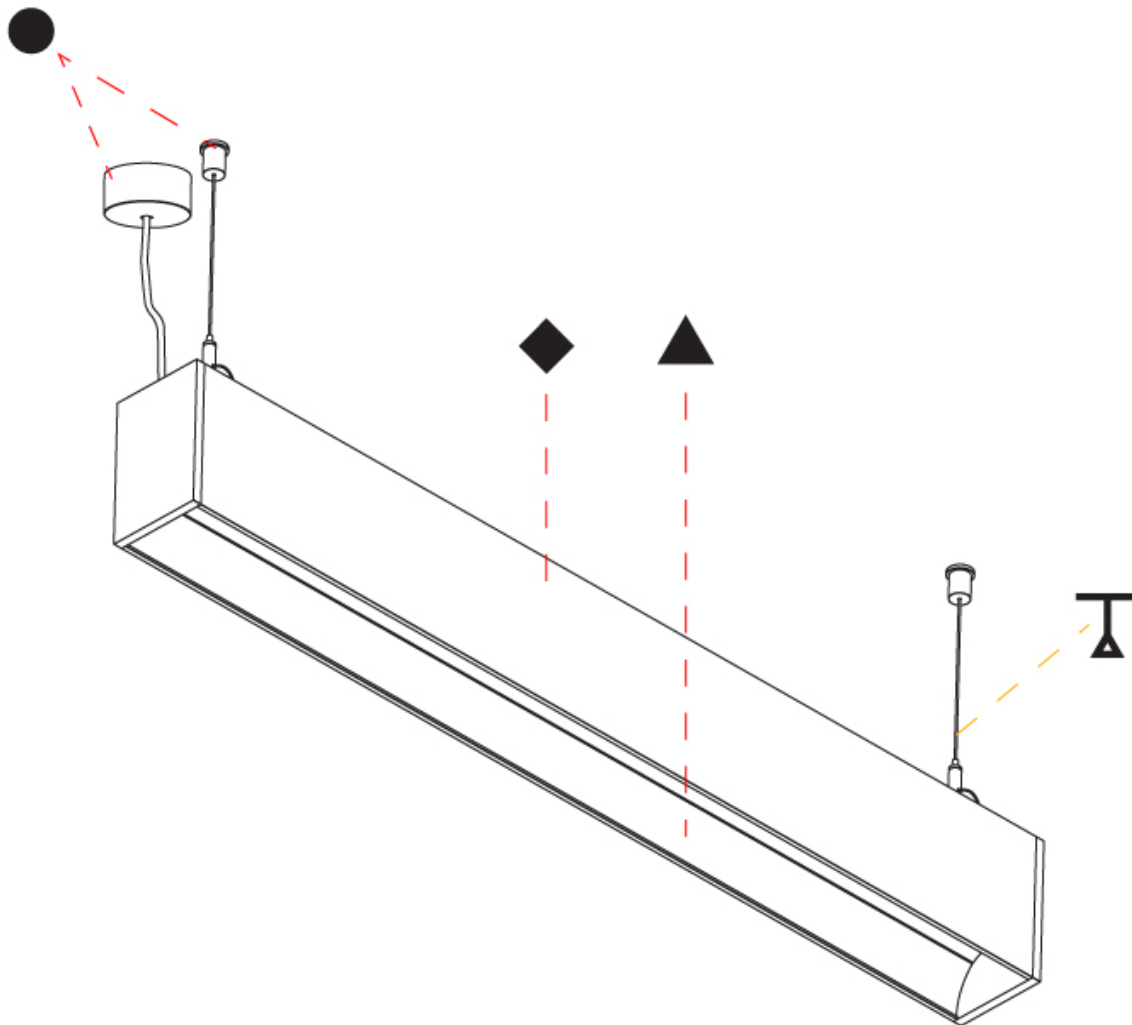

GROOVE SQUARE SUSPENSION

A30812-

PROJECT	_____
TYPE	_____
SPECIFIER	_____
QUANTITY	_____
DATE	_____

A