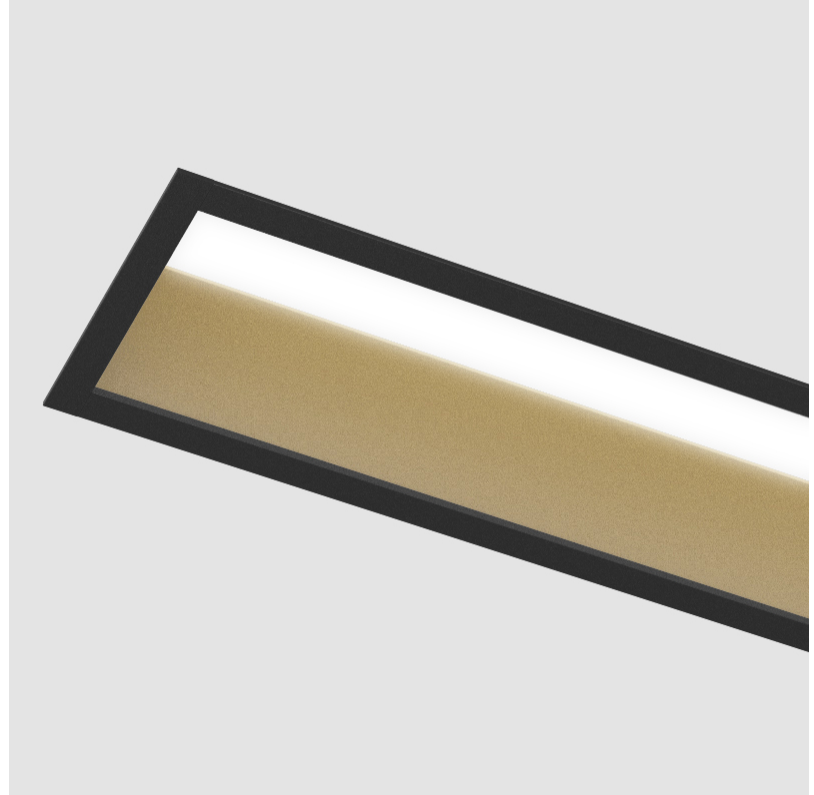

GENERAL

Series: Groove
Subseries: Groove Square
Brand: Prolight
Division: Architectural
Mounting Type: Recessed
Mounting Location: Ceiling
Subcategory: Profile

PHYSICAL

Shape: Rectangle
Length (mm): 1740
Length (in): 68 1/2
Width (mm): 92
Width (in): 3 5/8
Height (mm): 120
Height (in): 4 3/4
Ceiling Thickness (mm): 10 - 25
Ceiling Thickness (in): 3/8 - 1
Min. Recessing Depth (mm): 160
Min. Recessing Depth (in): 6 5/16
Light Distribution: Direct
Weight (kg): 7.529
Weight (lbs): 16.56
Diffuser: PMMA - Opal
Fixture Finish: [ANA / SSR / BKV / CWI / CRY / HAB / MSR / UFT / ITA / RUA / OGR / FTG / MYG / RWR / LOD / PUS / FRO / FUP / KIA / POP / BLS / SPG / MEY / GOH / GUM / CHC / COM / ABZ / JAG / OBR / MOS / ROR](#)
Fixture Material: Aluminum
Cut-out Measurements: 1730mm / 68 1/8" x 85mm / 3 3/8"

ELECTRICAL

Lamp Type: LED (Zhaga Standard)
Input Wattage (W): 30.4
Total Output Wattage (W): 24 / 19.2 (3500K)
[Dimming: 0-10V Dimming / Phase Dimming (120Vac Only)](#)
Driver Included: Yes
Driver Location: Integrated
Driver Type: Constant Current - 120 / 277Vac
Driver Class: Class 2
Input Voltage (V): 120 - 277
Constant Current (MA): 350 / 600 (3500K)

LED

[Color Temperature (*K): 3000 / 3500 / 4000](#)
Max. Delivered Lumen (lm): 2050 / 2127 / 2170
CRI: >90 CRI
Lamp Life (hrs): 50000

OPTICAL

RATINGS AND CERTIFICATIONS

Certified By: Certified for North American Standards
IP rating: IP20