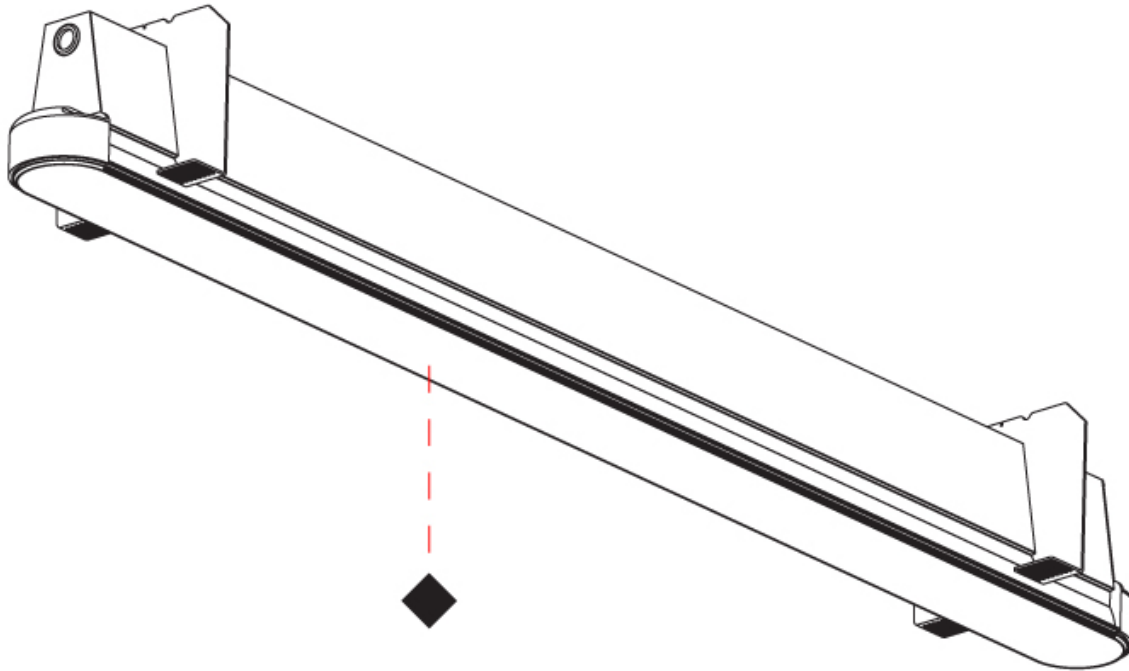

GROOVE ROUND TRIMLESS

A35657-

PROJECT _____

TYPE _____

SPECIFIER _____

QUANTITY _____

DATE _____