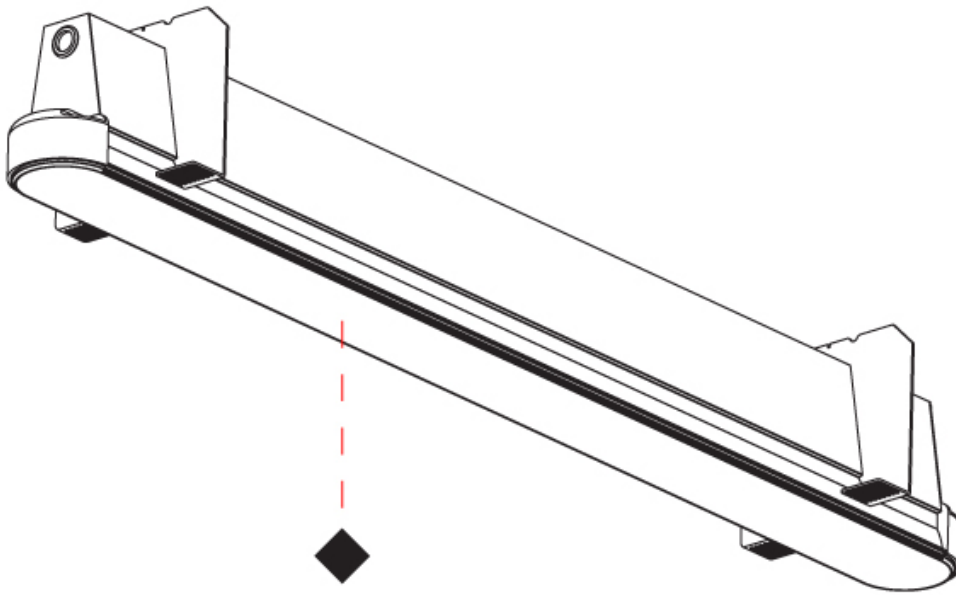

GROOVE ROUND TRIMLESS

A35656-

PROJECT

TYPE

SPECIFIER

QUANTITY

DATE

A