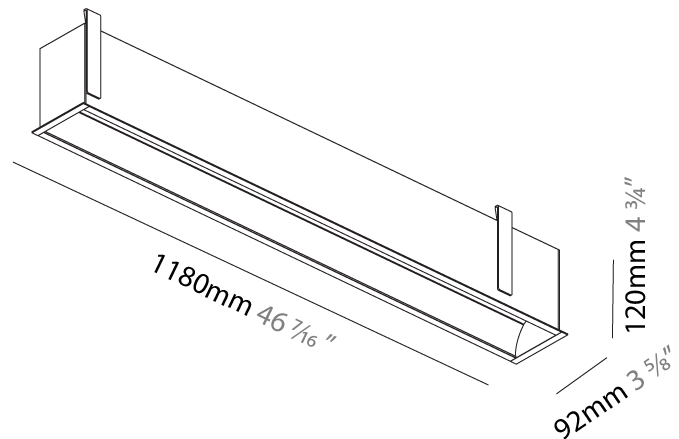

GENERAL

Series: Groove
Subseries: Groove Square
Brand: Prolight
Division: Architectural
Mounting Type: Recessed
Mounting Location: Ceiling
Subcategory: Profile

PHYSICAL

Shape: Rectangle
Length (mm): 1180
Length (in): 46 7/16
Width (mm): 92
Width (in): 3 5/8
Height (mm): 120
Height (in): 4 3/4
Ceiling Thickness (mm): 10 - 25
Ceiling Thickness (in): 3/8 - 1
Min. Recessing Depth (mm): 160
Min. Recessing Depth (in): 6 5/16
Light Distribution: Direct
Weight (kg): 5.195
Weight (lbs): 11.43
Diffuser: PMMA - Opal
Fixture Finish: [ANA / SSR / BKV / CWI / CRY / HAB / MSR / UFT / ITA / RUA / OGR / FTG / MYG / RWR / LOD / PUS / FRO / FUP / KIA / POP / BLS / SPG / MEY / GOH / GUM / CHC / COM / ABZ / JAG / OBR / MOS / ROR](#)
Fixture Material: Aluminum
Cut-out Measurements: 1170mm / 46 1/16" x 85mm / 3 3/8"

ELECTRICAL

Lamp Type: LED (Zhaga Standard)
Input Wattage (W): 20.2
Total Output Wattage (W): 16 / 12.8 (3500K)
[Dimming: 0-10V Dimming / Phase Dimming (120Vac Only)](#)
Driver Included: Yes
Driver Location: Integrated
Driver Type: Constant Current - 120 / 277Vac
Driver Class: Class 2
Input Voltage (V): 120 - 277
Constant Current (MA): 350 / 400 (3500K)

LED

[Color Temperature (°K): 3000 / 3500 / 4000](#)
Max. Delivered Lumen (lm): 1370 / 1421 / 1450
CRI: >90 CRI
Lamp Life (hrs): 50000

OPTICAL

RATINGS AND CERTIFICATIONS

Certified By: Certified for North American Standards
IP rating: IP20