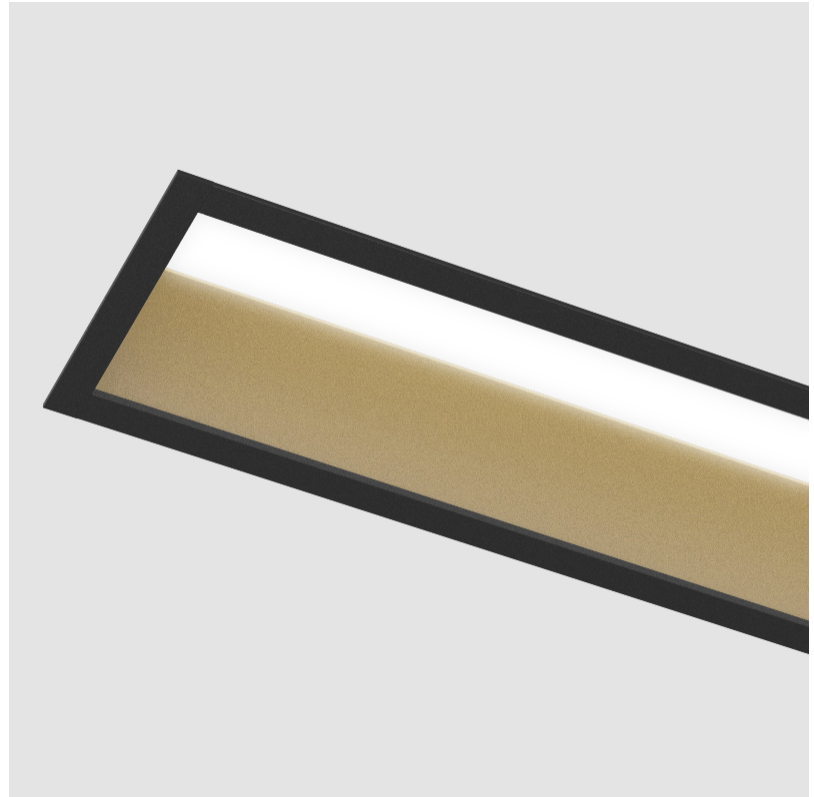

GENERAL

Series: Groove
Subseries: Groove Square
Brand: Prolicht
Division: Architectural
Mounting Type: Recessed
Mounting Location: Ceiling
Subcategory: Profile

PHYSICAL

Shape: Rectangle
Length (mm): 1460
Length (in): 57 1/2
Width (mm): 92
Width (in): 3 5/8
Height (mm): 120
Height (in): 4 3/4
Ceiling Thickness (mm): 10 / 12.5 / 15 / 25
Ceiling Thickness (in): 3/8 or 1/2 or 9/16 or 1
Min. Recessing Depth (mm): 160
Min. Recessing Depth (in): 6 5/16
Light Distribution: Direct
Weight (kg): 6.306
Weight (lbs): 13.87
Diffuser: PMMA - Opal
Fixture Finish: ANA / SSR / BKV / CWI / CRY / HAB / MSR / UFT / ITA / RUA / OGR / FTG / MYG / RWR / LOD / PUS / FRO / FUP / KIA / POP / BLS / SPG / MEY / GOH / GUM / CHC / COM / ABZ / JAG / OBR / MOS / ROR
Fixture Material: Aluminum
Cut-out Measurements: 1450mm / 57 1/16" x 85mm / 3 3/8"

ELECTRICAL

Lamp Type: LED (Zhaga Standard)
Input Wattage (W): 25.3
Total Output Wattage (W): 20 / 16 (3500K)
Dimming: 0-10V Dimming / Phase Dimming (120Vac Only)
Driver Included: Yes
Driver Location: Integrated
Driver Type: Constant Current - 120 / 277Vac
Driver Class: Class 2
Input Voltage (V): 120 - 277
Constant Current (MA): 350 / 500 (3500K)

LED

Color Temperature (°K): 3000 / 3500 / 4000
Max. Delivered Lumen (lm): 1710 / 1774 / 1810
CRI: >90 CRI
Lamp Life (hrs): 50000

OPTICAL

RATINGS AND CERTIFICATIONS

Certified By: Certified for North American Standards
IP rating: IP20