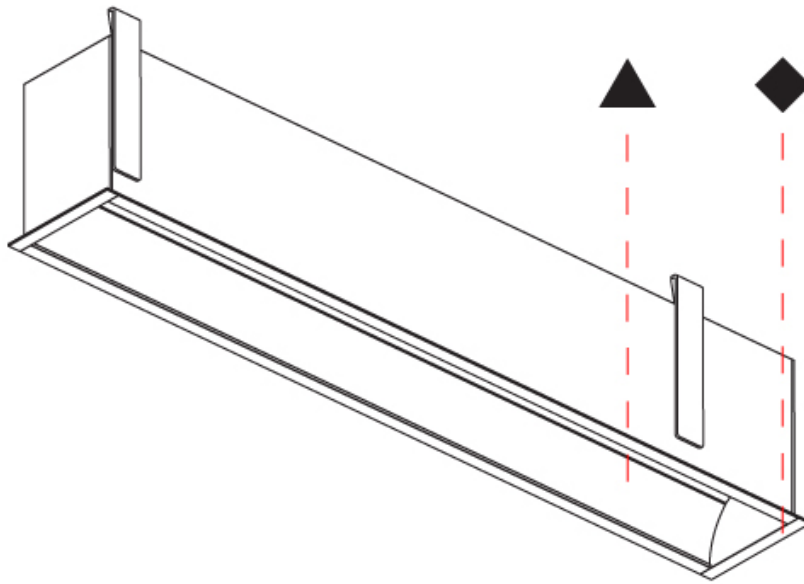

GROOVE SQUARE RECESSED

A35659-

PROJECT _____

TYPE _____

SPECIFIER _____

QUANTITY _____

DATE _____

A