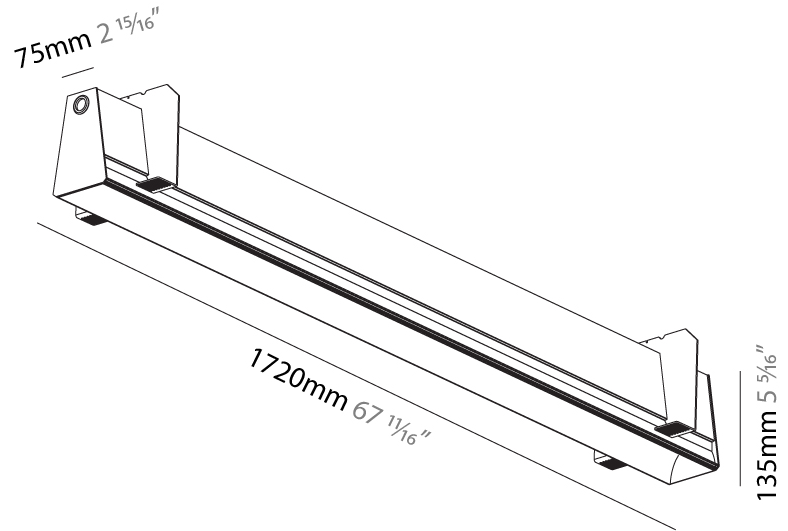

PHYSICAL

Shape: Rectangle
Length (mm): 1720
Length (in): 67 11/16
Width (mm): 75
Width (in): 2 15/16
Height (mm): 135
Height (in): 5 5/16
Ceiling Thickness (mm): 10 / 12.5 / 15
Ceiling Thickness (in): 3/8 or 1/2 or 9/16
Min. Recessing Depth (mm): 170
Min. Recessing Depth (in): 6 11/16
Light Distribution: Direct
Weight (kg): 6.812
Weight (lbs): 14.99
Diffuser: PMMA - Opal
Fixture Finish: SSR / BKV / CWI / CRY / HAB / UFT / ITA / RUA / FTG / MYG / LOD / PUS / FRO / FUP / KIA / POP / BLS / SPG / MEY / GOH / GUM / CHC / COM / ABZ / JAG / OBR / MOS / ROR
Fixture Material: Aluminum
Cut-out Measurements: 1730mm / 68 1/8" x 92mm / 3 5/8"
Upon Request: Unique Sizes Unique Ceiling Thickness

ELECTRICAL

Lamp Type: LED (Zhaga Standard)
Input Wattage (W): 30.4
Total Output Wattage (W): 24 / 19.2 (3500K)
Dimming: 0-10V Dimming / Phase Dimming (120Vac Only)
Driver Included: Yes
Driver Location: Integrated
Driver Type: Constant Current - 120 / 277Vac
Driver Class: Class 2
Input Voltage (V): 120 - 277
Constant Current (MA): 350 / 600 (3500K)

LED

Color Temperature (°K): 3000 / 3500 / 4000
Max. Delivered Lumen (lm): 2050 / 2127 / 2170
CRI: >90 CRI
Lamp Life (hrs): 50000
Upon Request: Special Color Temperature RGB-W Tunable White CRI (no minimum qty) price increase + longer lead time

OPTICAL

RATINGS AND CERTIFICATIONS

Certified By: Certified for North American Standards
IP rating: IP20