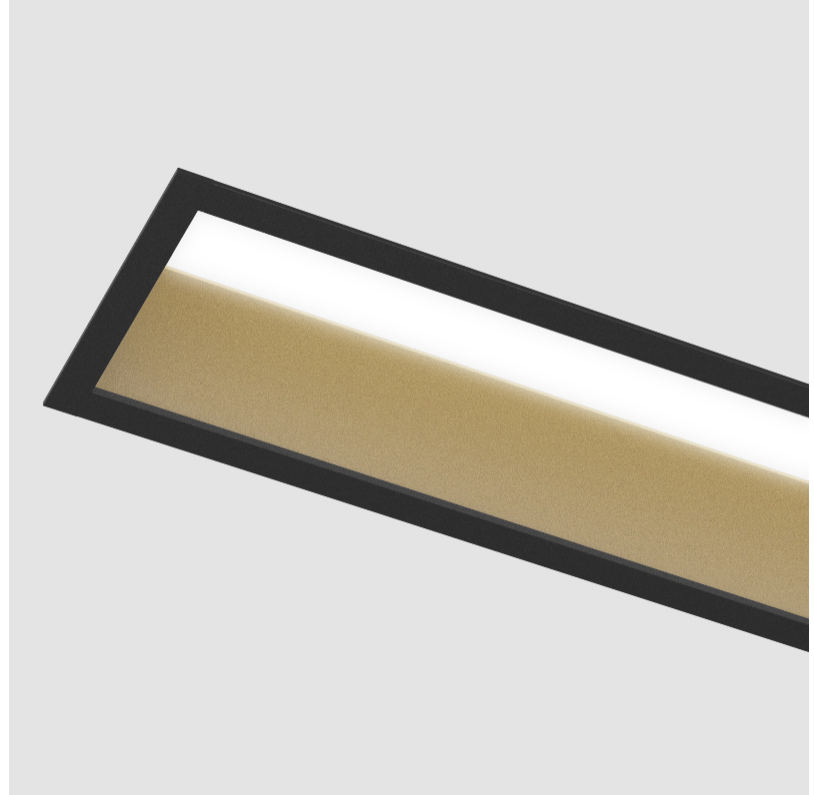

GENERAL

Series: Groove
Subseries: Groove Square
Brand: Prolight
Division: Architectural
Mounting Type: Recessed
Mounting Location: Ceiling
Subcategory: Profile

PHYSICAL

Shape: Rectangle
Length (mm): 900
Length (in): 35 7/16
Width (mm): 92
Width (in): 3 5/8
Height (mm): 120
Height (in): 4 3/4
Ceiling Thickness (mm): 10 - 25
Ceiling Thickness (in): 3/8 - 1
Min. Recessing Depth (mm): 160
Min. Recessing Depth (in): 6 5/16
Light Distribution: Direct
Weight (kg): 4.083
Weight (lbs): 9.98
Diffuser: PMMA - Opal
Fixture Finish: [ANA / SSR / BKV / CWI / CRY / HAB / MSR / UFT / ITA / RUA / OGR / FTG / MYG / RWR / LOD / PUS / FRO / FUP / KIA / POP / BLS / SPG / MEY / GOH / GUM / CHC / COM / ABZ / JAG / OBR / MOS / ROR](#)
Fixture Material: Aluminum
Cut-out Measurements: 890mm / 35 1/16" x 85mm / 3 3/8"

ELECTRICAL

Lamp Type: LED (Zhaga Standard)
Input Wattage (W): 15.2
Total Output Wattage (W): 12 / 11.1 (3500K)
[Dimming: 0-10V Dimming / Phase Dimming (120Vac Only)](#)
Driver Included: Yes
Driver Location: Integrated
Driver Type: Constant Current - 120 / 277Vac
Driver Class: Class 2
Input Voltage (V): 120 - 277
Constant Current (MA): 350 / 375 (3500K)

LED

[Color Temperature (*K): 3000 / 3500 / 4000](#)
Max. Delivered Lumen (lm): 1030 / 1058 / 1080
CRI: >90 CRI
Lamp Life (hrs): 50000

OPTICAL

RATINGS AND CERTIFICATIONS

Certified By: Certified for North American Standards
IP rating: IP20