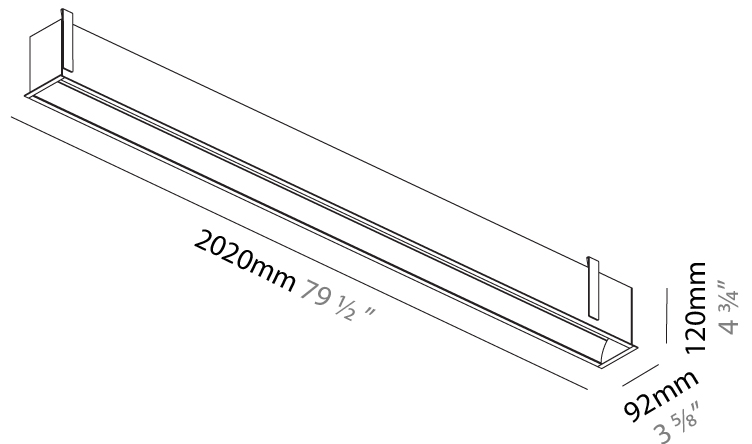

GENERAL

Series: Groove
Subseries: Groove Square
Brand: Prolicht
Division: Architectural
Mounting Type: Recessed
Mounting Location: Ceiling
Subcategory: Profile

PHYSICAL

Shape: Rectangle
Length (mm): 2020
Length (in): 79 1/2
Width (mm): 92
Width (in): 3 5/8
Height (mm): 120
Height (in): 4 3/4
Ceiling Thickness (mm): 10 - 25
Ceiling Thickness (in): 3/8 - 1
Min. Recessing Depth (mm): 160
Min. Recessing Depth (in): 6 5/16
Light Distribution: Direct
Weight (kg): 8.638
Weight (lbs): 19
Diffuser: PMMA - Opal
Fixture Finish: ANA / SSR / BKV / CWI / CRY / HAB / MSR / UFT / ITA / RUA / OGR / FTG / MYG / RWR / LOD / PUS / FRO / FUP / KIA / POP / BLS / SPG / MEY / GOH / GUM / CHC / COM / ABZ / JAG / OBR / MOS / ROR
Fixture Material: Aluminum
Cut-out Measurements: 2010mm / 79 1/8" x 85mm / 3 3/8"

ELECTRICAL

Lamp Type: LED (Zhaga Standard)
Input Wattage (W): 35.4
Total Output Wattage (W): 28 / 22.4 (3500K)
Dimming: 0-10V Dimming / Phase Dimming (120Vac Only)
Driver Included: Yes
Driver Location: Integrated
Driver Type: Constant Current - 120 / 277Vac
Driver Class: Class 2
Input Voltage (V): 120 - 277
Constant Current (MA): 350 / 700 (3500K)

LED

Color Temperature (*K): 3000 / 3500 / 4000
Max. Delivered Lumen (lm): 2400 / 2479 / 2530
CRI: >90 CRI
Lamp Life (hrs): 50000

OPTICAL

RATINGS AND CERTIFICATIONS

Certified By: Certified for North American Standards
IP rating: IP20