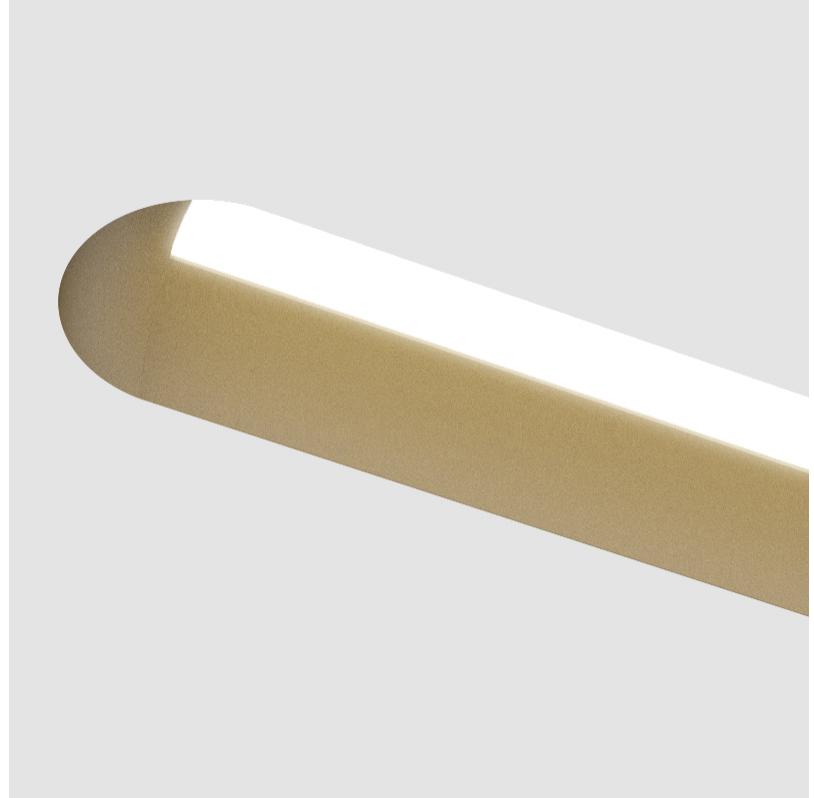

PHYSICAL

Shape: Oblong
Length (mm): 1230
Length (in): 48 7/16
Width (mm): 75
Width (in): 2 15/16
Height (mm): 135
Height (in): 5 5/16
Ceiling Thickness (mm): 10 / 12.5 / 15
Ceiling Thickness (in): 3/8 or 1/2 or 9/16
Min. Recessing Depth (mm): 170
Min. Recessing Depth (in): 6 11/16
Light Distribution: Direct
Weight (kg): 5.033
Weight (lbs): 11.07
Installation Requirement: Ceiling Thickness: 10mm / 12mm / 15mm
Diffuser: PMMA - Opal
Fixture Finish: SSR / BKV / CWI / CRY / HAB / UFT / ITA / RUA / FTG / MYG / LOD / PUS / FRO / FUP / KIA / POP / BLS / SPG / MEY / GOH / GUM / CHC / COM / ABZ / JAG / OBR / MOS / ROR
Fixture Material: Aluminum
Cut-out Measurements: 1248mm / 49 1/8" x 92mm / 3 5/8"
Upon Request: Unique Sizes Unique Ceiling Thickness

ELECTRICAL

Lamp Type: LED (Zhaga Standard)
Input Wattage (W): 20.2
Total Output Wattage (W): 16 / 12.8 (3500K)
Dimming: 0-10V Dimming / Phase Dimming (120Vac Only)
Driver Included: Yes
Driver Location: Integrated
Driver Type: Constant Current - 120 / 277Vac
Driver Class: Class 2
Input Voltage (V): 120 - 277
Constant Current (MA): 350 / 400 (3500K)

LED

Color Temperature (°K): 3000 / 3500 / 4000
Max. Delivered Lumen (lm): 1370 / 1421 / 1450
CRI: >90 CRI
Lamp Life (hrs): 50000
Upon Request: Special Color Temperature RGB-W Tunable White CRI (no minimum qty) price increase + longer lead time

OPTICAL

RATINGS AND CERTIFICATIONS

Certified By: Certified for North American Standards
IP rating: IP20