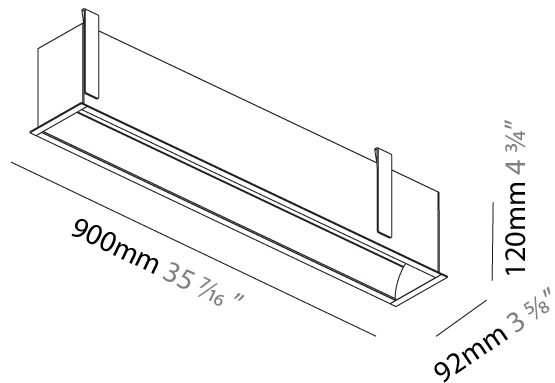

GENERAL

Series: Groove
Subseries: Groove Square
Brand: Prolight
Division: Architectural
Mounting Type: Recessed
Mounting Location: Ceiling
Subcategory: Profile

PHYSICAL

Shape: Rectangle
Length (mm): 900
Length (in): 35 7/16
Width (mm): 92
Width (in): 3 5/8
Height (mm): 120
Height (in): 4 3/4
Ceiling Thickness (mm): 10 - 25
Ceiling Thickness (in): 3/8 - 1
Min. Recessing Depth (mm): 160
Min. Recessing Depth (in): 6 5/16
Light Distribution: Direct
Weight (kg): 4.083
Weight (lbs): 9.98
Diffuser: PMMA - Opal
Fixture Finish: [ANA / SSR / BKV / CWI / CRY / HAB / MSR / UFT / ITA / RUA / OGR / FTG / MYG / RWR / LOD / PUS / FRO / FUP / KIA / POP / BLS / SPG / MEY / GOH / GUM / CHC / COM / ABZ / JAG / OBR / MOS / ROR](#)
Fixture Material: Aluminum
Cut-out Measurements: 890mm / 35 1/16" x 85mm / 3 3/8"

ELECTRICAL

Lamp Type: LED (Zhaga Standard)
Input Wattage (W): 15.2
Total Output Wattage (W): 12 / 11.1 (3500K)
[Dimming: 0-10V Dimming / Phase Dimming (120Vac Only)](#)
Driver Included: Yes
Driver Location: Integrated
Driver Type: Constant Current - 120 / 277Vac
Driver Class: Class 2
Input Voltage (V): 120 - 277
Constant Current (MA): 350 / 375 (3500K)

LED

[Color Temperature (*K): 3000 / 3500 / 4000](#)
Max. Delivered Lumen (lm): 1030 / 1058 / 1080
CRI: >90 CRI
Lamp Life (hrs): 50000

OPTICAL

RATINGS AND CERTIFICATIONS

Certified By: Certified for North American Standards
IP rating: IP20