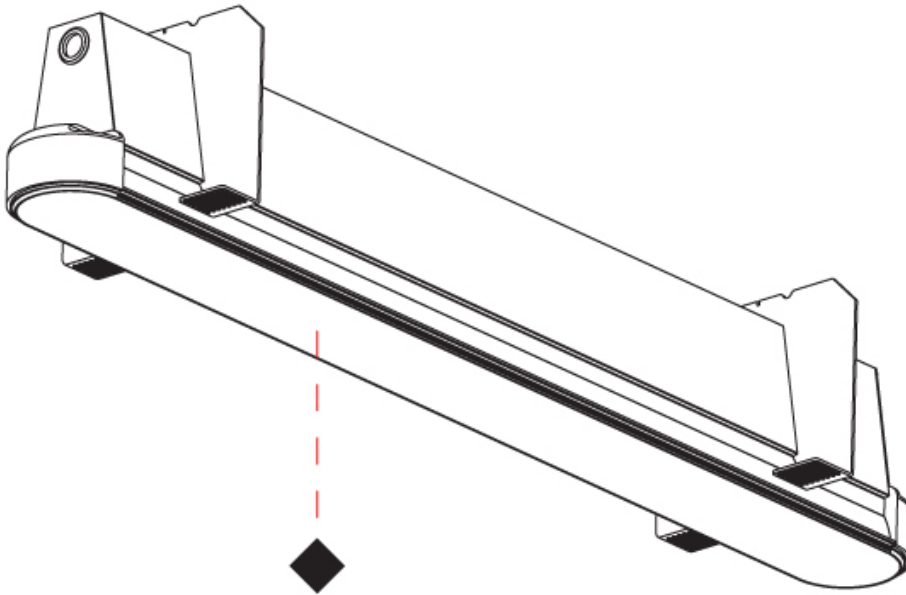

GROOVE ROUND TRIMLESS

A35655-

PROJECT	_____
TYPE	_____
SPECIFIER	_____
QUANTITY	_____
DATE	_____