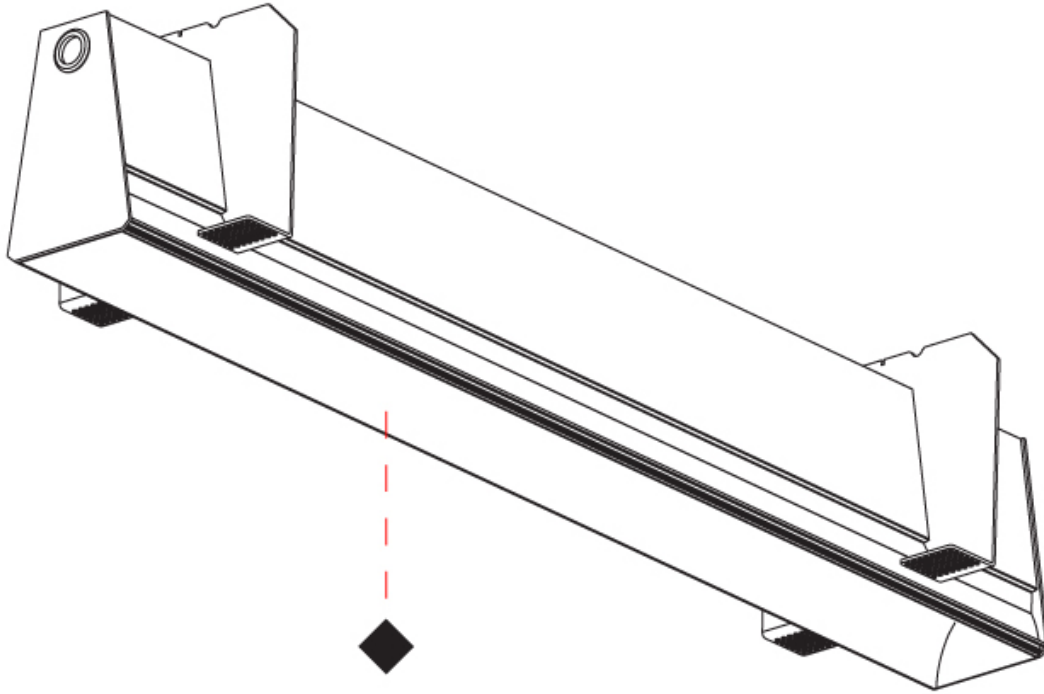

GROOVE SQUARE TRIMLESS

A35650-

PROJECT	_____
TYPE	_____
SPECIFIER	_____
QUANTITY	_____
DATE	_____