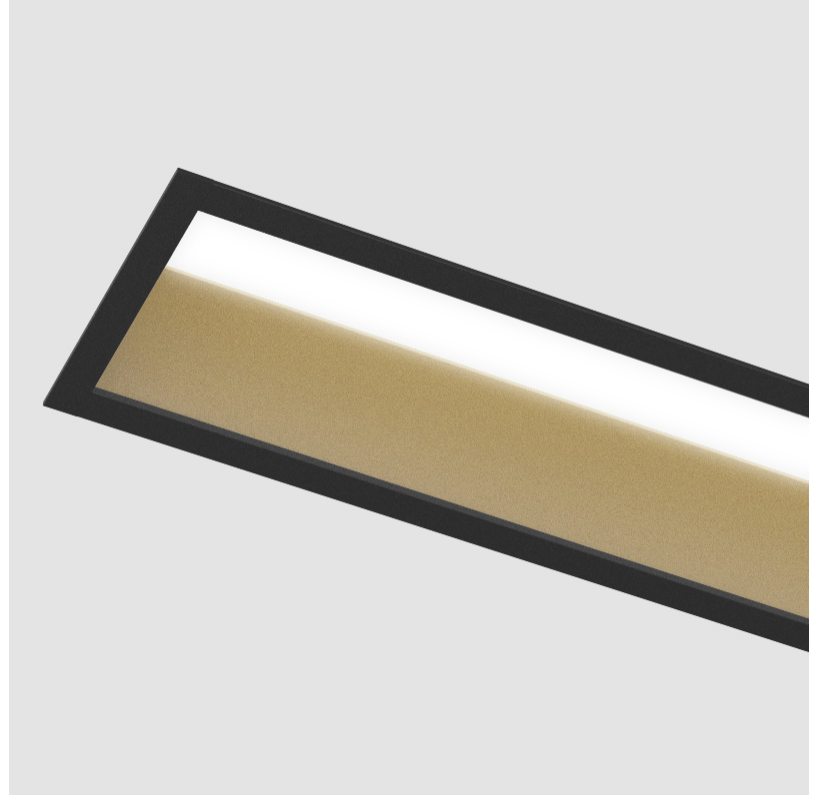

GENERAL

Series: Groove
Subseries: Groove Square
Brand: Prolight
Division: Architectural
Mounting Type: Recessed
Mounting Location: Ceiling
Subcategory: Profile

PHYSICAL

Shape: Rectangle
Length (mm): 1180
Length (in): 46 7/16
Width (mm): 92
Width (in): 3 5/8
Height (mm): 120
Height (in): 4 3/4
Ceiling Thickness (mm): 10 - 25
Ceiling Thickness (in): 3/8 - 1
Min. Recessing Depth (mm): 160
Min. Recessing Depth (in): 6 5/16
Light Distribution: Direct
Weight (kg): 5.195
Weight (lbs): 11.43
Diffuser: PMMA - Opal
Fixture Finish: [ANA / SSR / BKV / CWI / CRY / HAB / MSR / UFT / ITA / RUA / OGR / FTG / MYG / RWR / LOD / PUS / FRO / FUP / KIA / POP / BLS / SPG / MEY / GOH / GUM / CHC / COM / ABZ / JAG / OBR / MOS / ROR](#)
Fixture Material: Aluminum
Cut-out Measurements: 1170mm / 46 1/16" x 85mm / 3 3/8"

ELECTRICAL

Lamp Type: LED (Zhaga Standard)
Input Wattage (W): 20.2
Total Output Wattage (W): 16 / 12.8 (3500K)
[Dimming: 0-10V Dimming / Phase Dimming (120Vac Only)](#)
Driver Included: Yes
Driver Location: Integrated
Driver Type: Constant Current - 120 / 277Vac
Driver Class: Class 2
Input Voltage (V): 120 - 277
Constant Current (MA): 350 / 400 (3500K)

LED

[Color Temperature (°K): 3000 / 3500 / 4000](#)
Max. Delivered Lumen (lm): 1370 / 1421 / 1450
CRI: >90 CRI
Lamp Life (hrs): 50000

OPTICAL

RATINGS AND CERTIFICATIONS

Certified By: Certified for North American Standards
IP rating: IP20