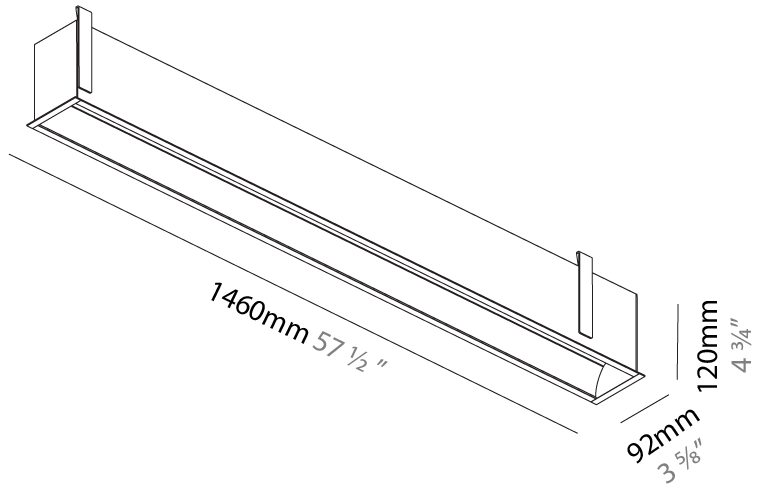

GENERAL

Series: Groove
Subseries: Groove Square
Brand: Prolicht
Division: Architectural
Mounting Type: Recessed
Mounting Location: Ceiling
Subcategory: Profile

PHYSICAL

Shape: Rectangle
Length (mm): 1460
Length (in): 57 1/2
Width (mm): 92
Width (in): 3 5/8
Height (mm): 120
Height (in): 4 3/4
Ceiling Thickness (mm): 10 / 12.5 / 15 / 25
Ceiling Thickness (in): 3/8 or 1/2 or 9/16 or 1
Min. Recessing Depth (mm): 160
Min. Recessing Depth (in): 6 5/16
Light Distribution: Direct
Weight (kg): 6.306
Weight (lbs): 13.87
Diffuser: PMMA - Opal
Fixture Finish: ANA / SSR / BKV / CWI / CRY / HAB / MSR / UFT / ITA / RUA / OGR / FTG / MYG / RWR / LOD / PUS / FRO / FUP / KIA / POP / BLS / SPG / MEY / GOH / GUM / CHC / COM / ABZ / JAG / OBR / MOS / ROR
Fixture Material: Aluminum
Cut-out Measurements: 1450mm / 57 1/16" x 85mm / 3 3/8"

ELECTRICAL

Lamp Type: LED (Zhaga Standard)
Input Wattage (W): 25.3
Total Output Wattage (W): 20 / 16 (3500K)
Dimming: 0-10V Dimming / Phase Dimming (120Vac Only)
Driver Included: Yes
Driver Location: Integrated
Driver Type: Constant Current - 120 / 277Vac
Driver Class: Class 2
Input Voltage (V): 120 - 277
Constant Current (MA): 350 / 500 (3500K)

LED

Color Temperature (°K): 3000 / 3500 / 4000
Max. Delivered Lumen (lm): 1710 / 1774 / 1810
CRI: >90 CRI
Lamp Life (hrs): 50000

OPTICAL

RATINGS AND CERTIFICATIONS

Certified By: Certified for North American Standards
IP rating: IP20